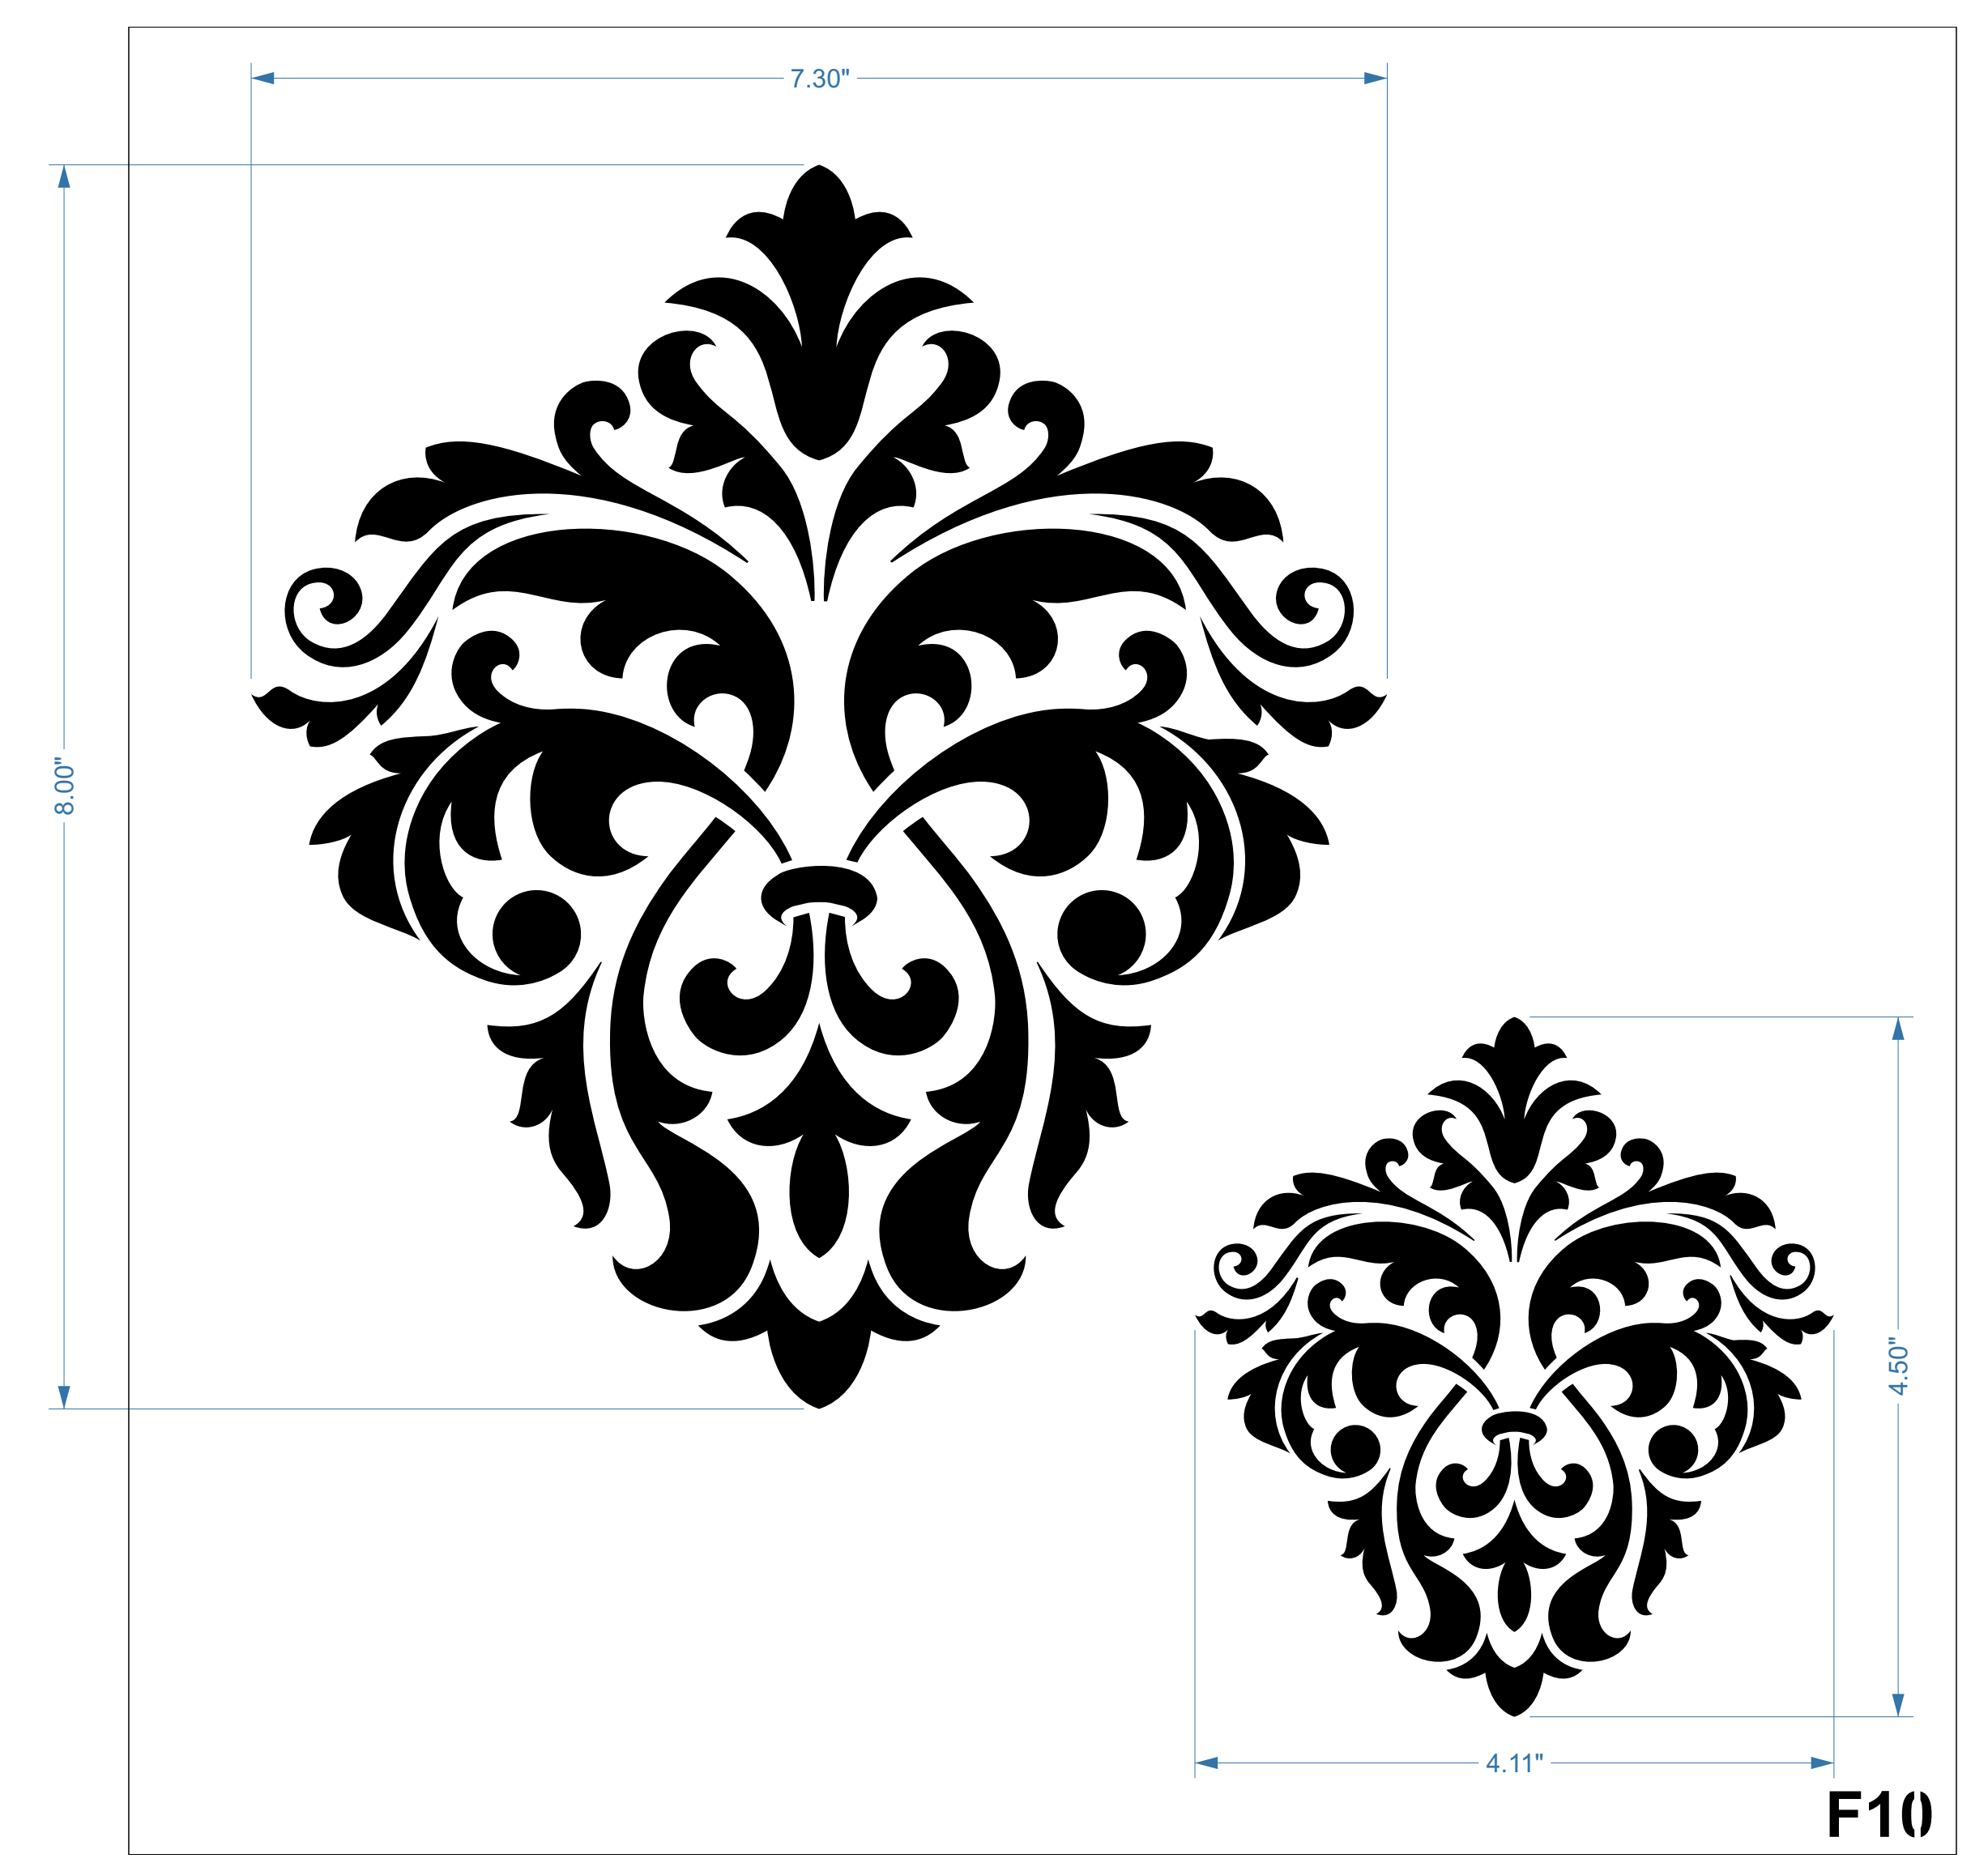

F03

Fusion 3  
Image - 8" w x 3.5" h  
Outer Stencil - 10" w x 4.75" h

F04

Fusion 4  
Image - 9" w x 4.365" h  
Outer Stencil - 10" w x 5.75" h

F05

Fusion 5  
Image - 10" w x 10.5" h  
Outer Stencil - 12" w x 12" h

F07

Fusion 7  
Image - 10" w x 9.5" h  
Outer Stencil - 12" w x 12" h

F10

Fusion 10 \*\* Updated Design  
January 2017  
Small Damask 4.11" w x 4.5" h Large Damask 7.3" w x 8" h  
Outer Stencil - 12" w x 12" h

F11

Fusion 11 with repeat pattern registration marks  
Image: 11.5" w x 10.7" h  
Outer Stencil - 12" w x 12" h

F14

Fusion 14  
Image: 10.25" w x 6" h  
Outer Stencil - 11.75" w x 7.125" h

F16

Fusion 16  
1" & 2" numbers  
Outer Stencil - 12" w x 12" h

F17

Fusion 17  
Image - 12.35" w x 10" h  
Outer Stencil - 14" w x 12" h

F20

Fusion 20  
French Illegible Script  
Image - 22" w x 10" h  
Outer Stencil - 12" w x 12" h

WI-FI  
PASSWORD

WI-FI Password Stencil  
Available as individual or  
in Workshop bundle  
Image - 7" w x 3.136" h  
Outer Stencil - 12" w x 12" h